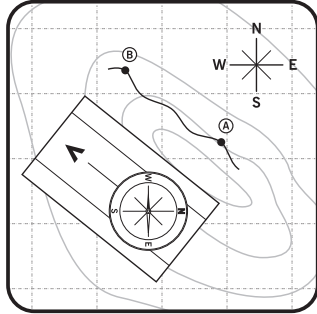

# Deluxe Map Compass

360° rotating, liquid filled dial

Transparent baseplate

Magnifier and reference marker curs

Metric and imperial scales

Lanyard included

elemental™

## INSTRUCTIONS

1. Place compass on map with edge along the desired line of travel.

2. Rotate the capsule until the 'N' on the compass dial points to magnetic North on the map.

3. Hold up the compass and turn your body until the red end of the needle points to North on the compass dial.

The "direction of travel" arrow in the base now points precisely to your direction. Choose a landmark or a spot in this direction. Walk to the landmark without looking at the compass.

Choose a new landmark and repeat the procedure until you reach your destination.