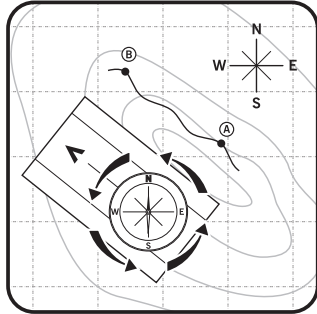

# Deluxe Map Compass

360° rotating, liquid filled dial

Transparent baseplate

Magnifier and reference marker curs

Metric and imperial scales

Lanyard included

elemental™

## INSTRUCTIONS

1. Place compass on map with edge along the desired line of travel.

2. Rotate the capsule until the 'N' on the compass dial points to magnetic North on the map.

3. Hold up the compass and turn your body until the red end of the needle points to North on the compass dial.

The "direction of travel" arrow in the base now points precisely to your direction. Choose a landmark or a spot in this direction. Walk to the landmark without looking at the compass.

Choose a new landmark and repeat the procedure until you reach your destination.