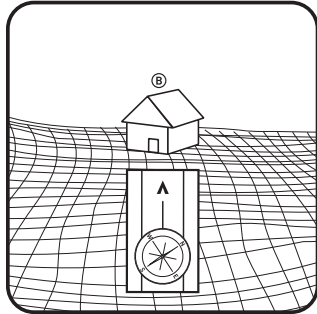

## INSTRUCTIONS

1. Place compass on map with edge along the desired line of travel.

2. Rotate the capsule until the 'N' on the compass dial points to magnetic North on the map.

3. Hold up the compass and turn your body until the red end of the needle points to North on the compass dial.

The "direction of travel" arrow in the base now points precisely to your direction. Choose a landmark or a spot in this direction. Walk to the landmark without looking at the compass.

Choose a new landmark and repeat the procedure until you reach your destination.